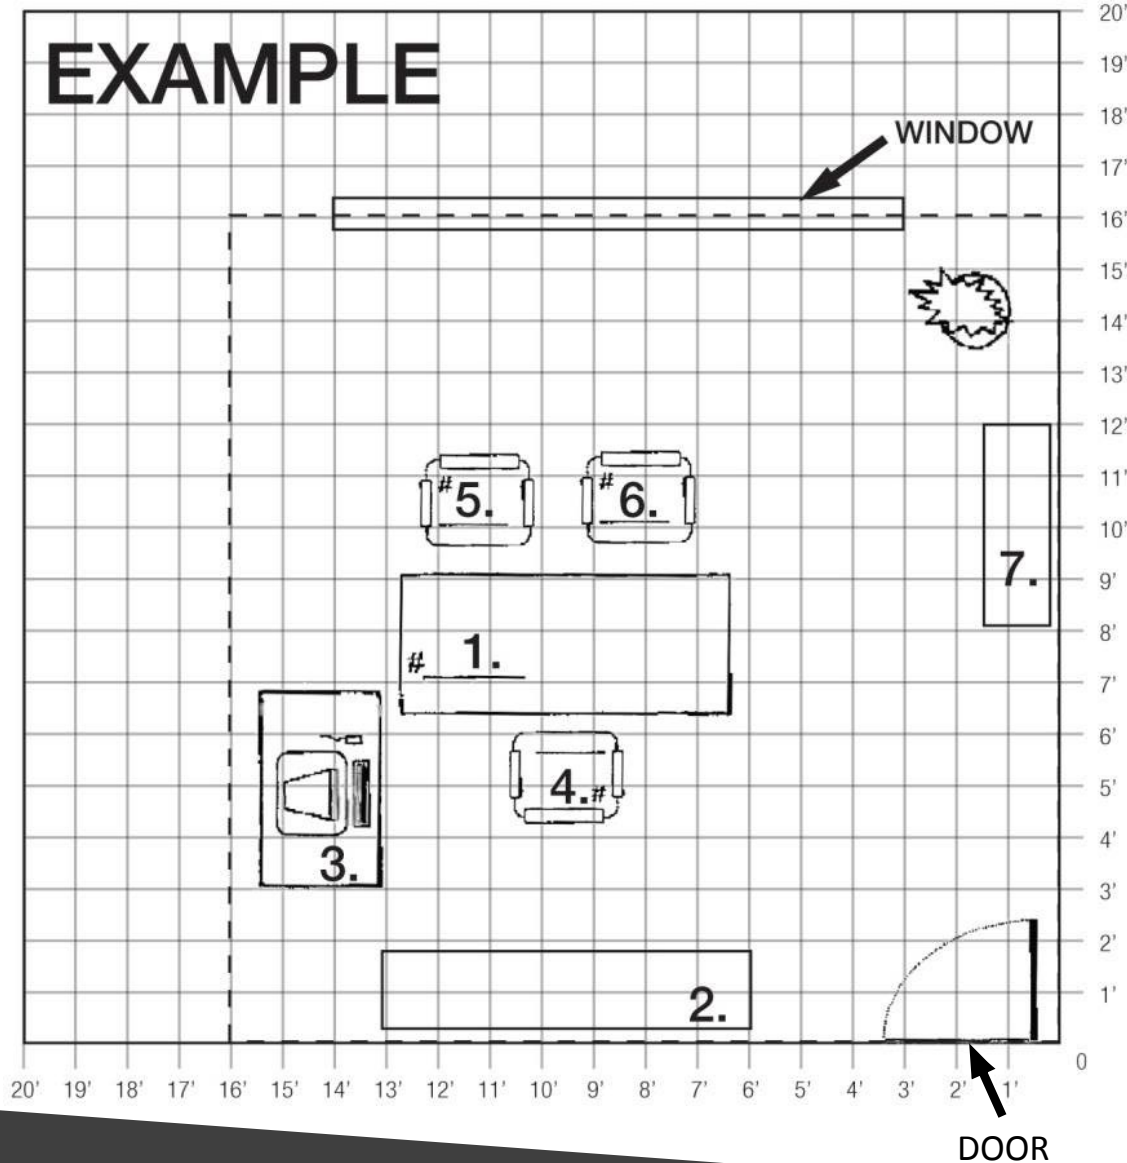

FURNITURE PLACEMENT GRID EXAMPLE

FURNITURE PLACEMENT

DEPENDABLE
RELO

888.461.3737

ROOM

OFFICE

FURNITURE LEGEND / INVENTORY

- 1. DESK
- 2. CREDENZA
- 3. COMPUTER STAND
- 4. DESK CHAIR
- 5. GUEST CHAIR
- 6. GUEST CHAIR
- 7. BOOKCASE
- 8.
- 9.
- 10.
- 11.
- 12.
- 13.
- 14.
- 15.